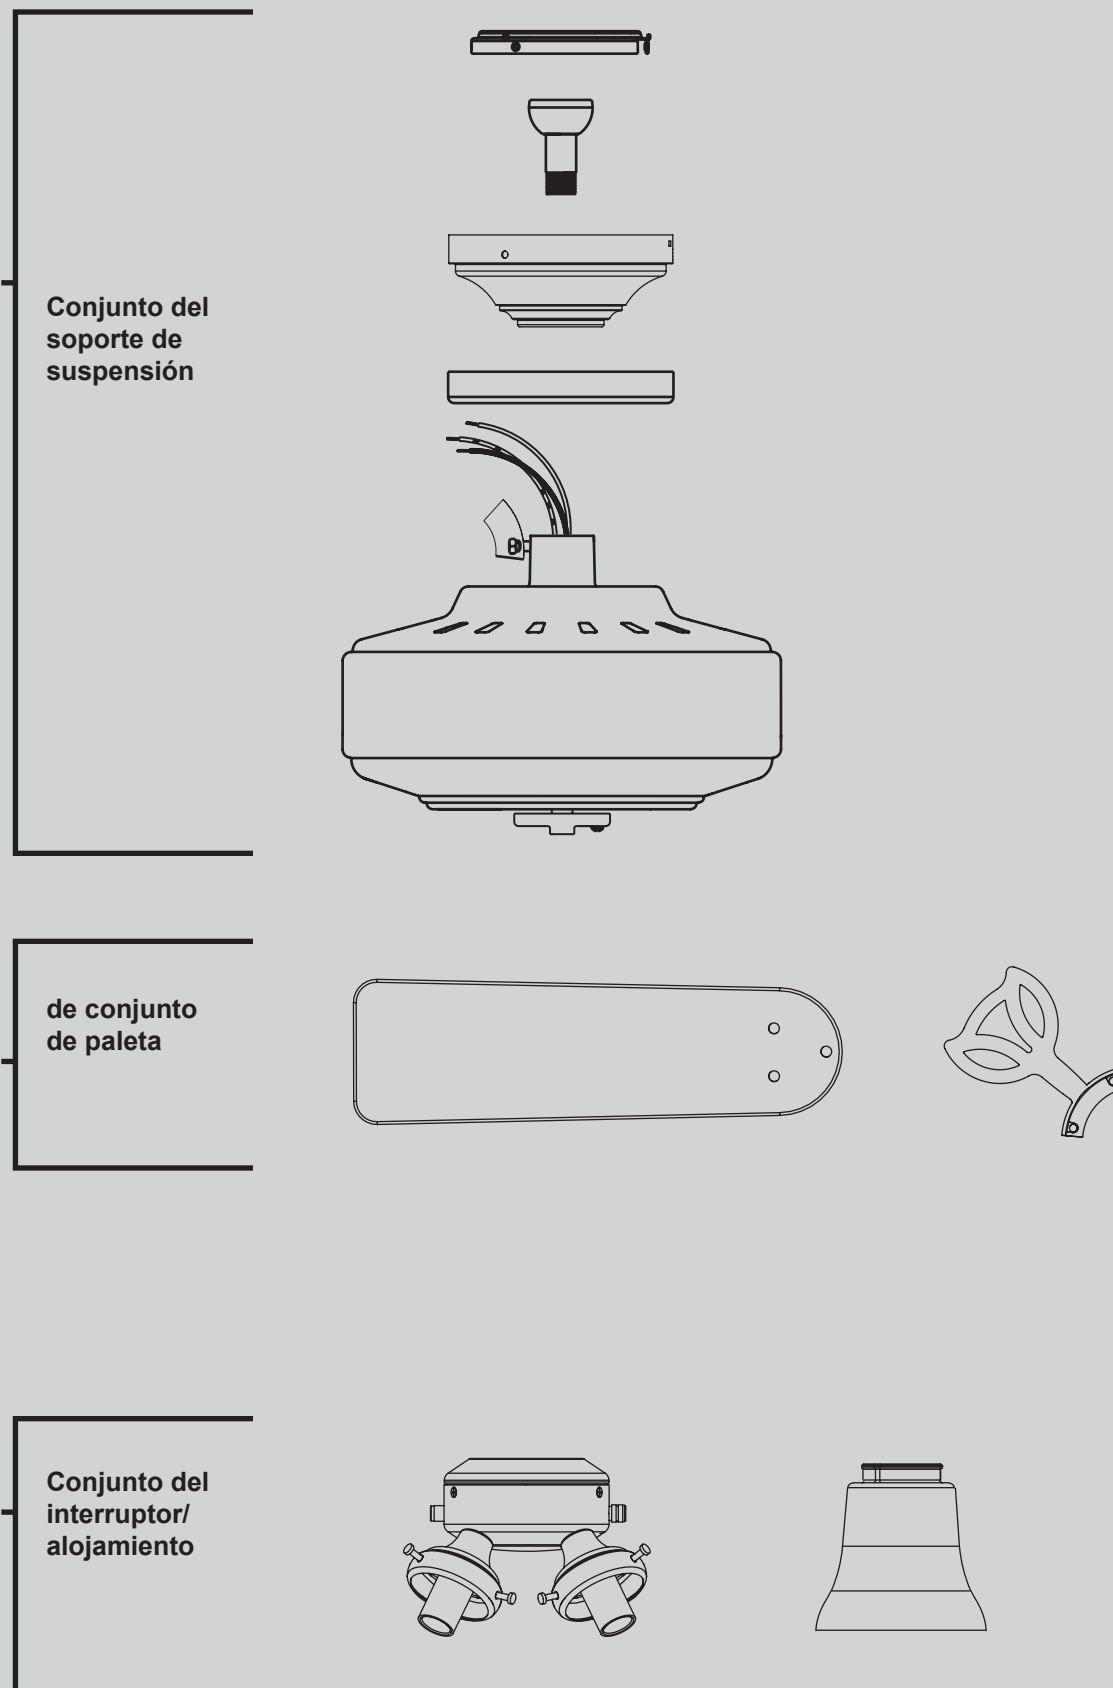

Piezas del ventilador

(no dibujadas a escala)